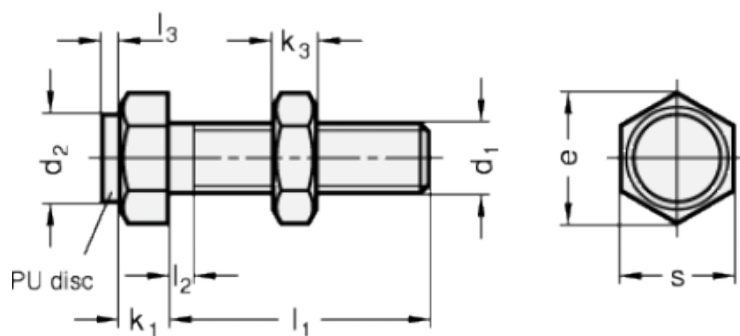

Article number: 20251M830BK

Description: E+G Setting bolt GN 251-M8-30-BK
with nut

Measures

Type AK

Type BK

Mounting block GN 412.1

d	= M8	s = 13
e	= 15	
K	= -	
k1	= 5.5	
k2	= 5	
l1	= 30	
l2 max.	= 3.7	
l3	= 2	