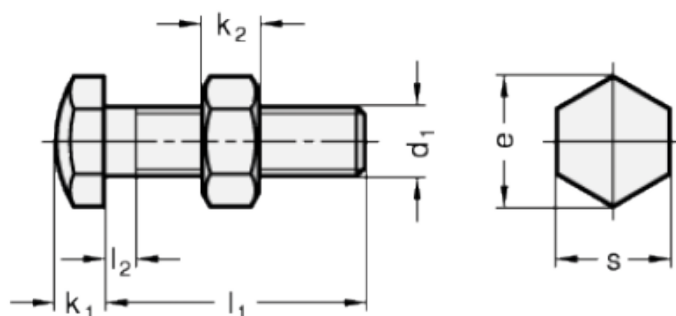

Article number: 20251M830BK

Description: E+G Setting bolt GN 251-M8-30-BK
with nut

Measures

Type AK

Type BK

Mounting block GN 412.1

d	= M8	s = 13
e	= 15	
K	= -	
k1	= 5.5	
k2	= 5	
l1	= 30	
l2 max.	= 3.7	
l3	= 2	